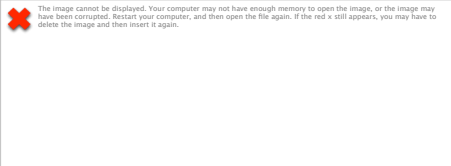

Short Course/Master Class Registration Form

CLASS NAME: _____
DATE: _____ Cost $ _____

First name _____ Family name _____
Address _____ Suburb/Town _____
Post code _____ Mobile phone _____
Email _____ QPIX Membership number _____
Date of Birth _____ Sex _____

Are you of Aboriginal or Torres Strait Islander origin? _____

Would you like email updates from QPIX? Y / N
Would you like to be sent more information about QPIX's services? Y / N
Would you like to become a QPIX Member? $77 annually or $55 (concession card holders) Y / N

If you join as a member today you will receive the membership rate on this shortcourse.

Payment Method: (Please Circle)

Cash	Cheque / Money Order	Bankcard	MasterCard	Visa
Credit Card Number:				
☐	☐	☐	☐	☐
☐	☐	☐	☐	☐
☐	☐	☐	☐	☐
☐	☐	☐	☐	☐
Name on card:	____	Expiry Date:	____	
Cardholder's signature:	____	Amount $	____	

Payment must be received at least 7 days prior to the selected class. A full refund will be made if a course is cancelled or withdrawn by QPIX. No refund will be given if you withdraw from a class once you have paid. QPIX reserves the right to alter any of the arrangements for classes as stated in the program without notice.
Privacy Statement: QPIX is collecting the details on this form for its internal records. Only authorised QPIX staff have access to this information and you are advised that your personal information will not be disclosed to any third party without your consent, unless authorised or required by law. If you have selected "Y" on the question regarding further email from QPIX, we can not guarantee the privacy of that email. QPIX will not give or sell your email to any third party with out your consent.